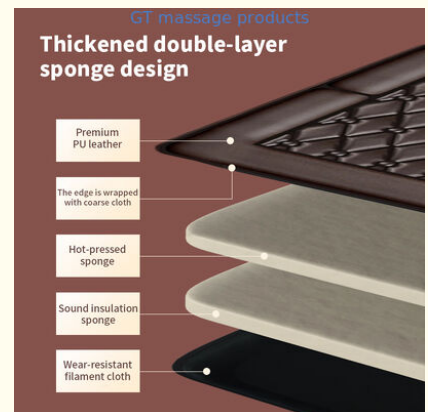

Product Specification