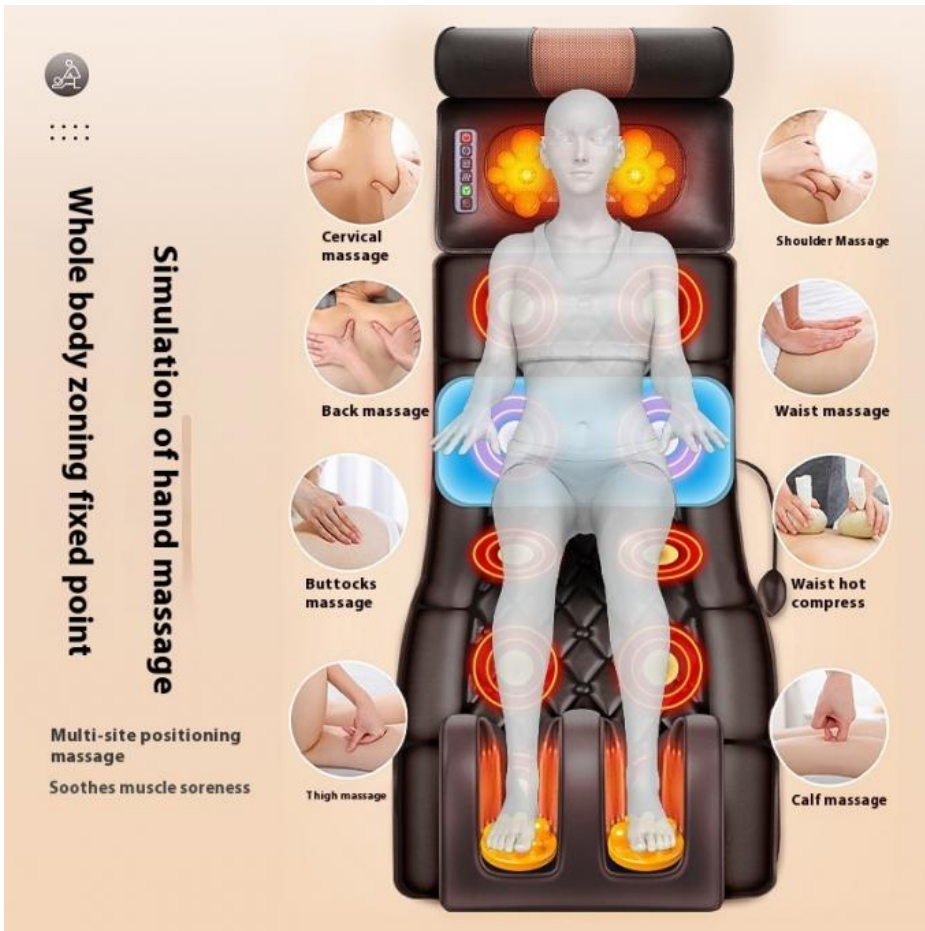

gotole Shenzhen Zhizun Industrial Co., Ltd.

+8613828753486

szgotolesq@163.com

electronicsmassager.com

Room 301,3rd Floor, Office Building 16, Zhongpengcheng Industrial Park., No.3 Zhenxing Road, Matian Street,518107,Guangming District, Shenzhen,Gongdong. China.